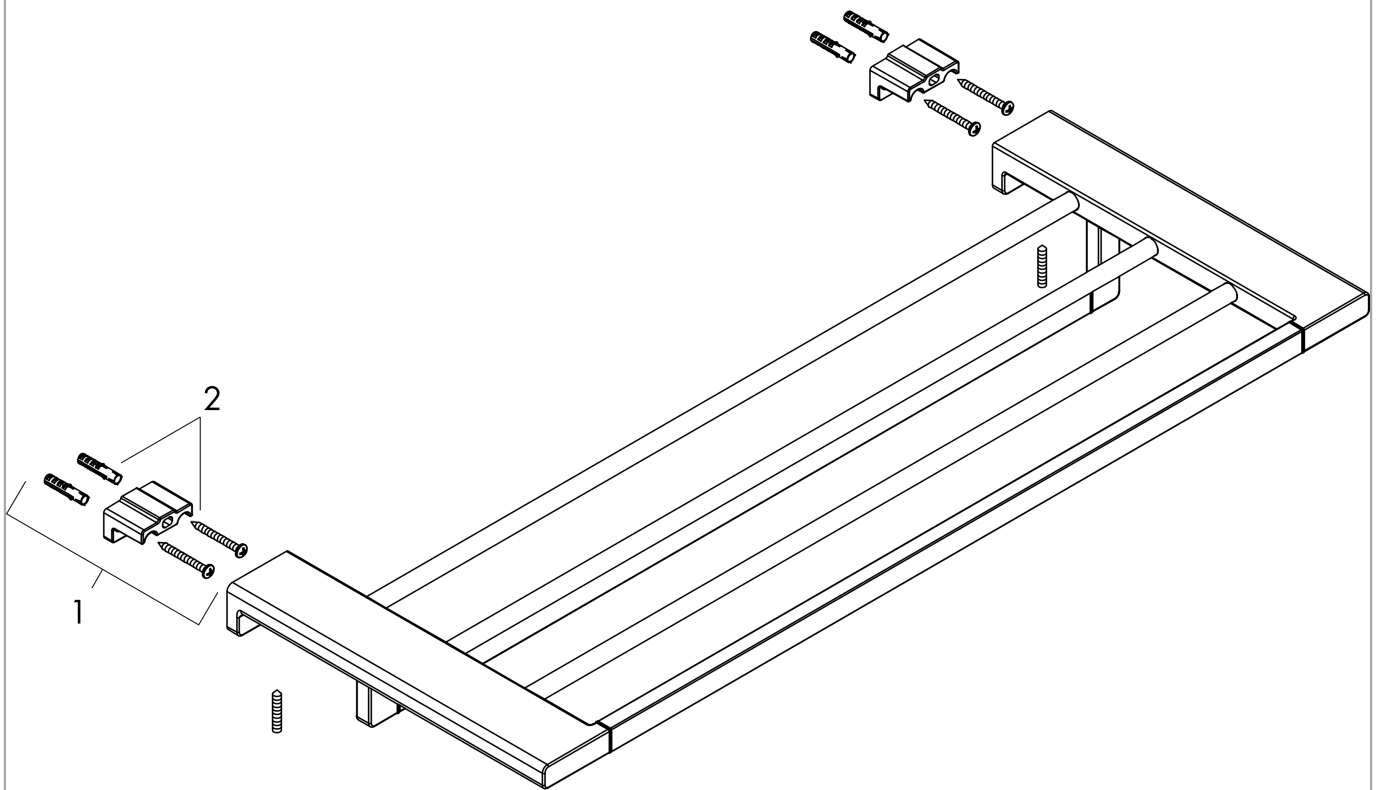

**AddStoris**

**Towel rack with towel holder**

Surfaces: **Brushed Black Chrome**

Article Number: **41751340**

**Exploded Drawing**

Year of production: >04/21

**AddStoris**

**Towel rack with towel holder**

Surfaces: **Brushed Black Chrome**

Article Number: **41751340**

**Spare part list**

Year of production: >04/21

<b>Pos.</b>	<b>Description</b>	<b>Article Number</b>	<b>Price</b>	<b>PU</b>
1	mounting set	40915000	€ 11,31	1